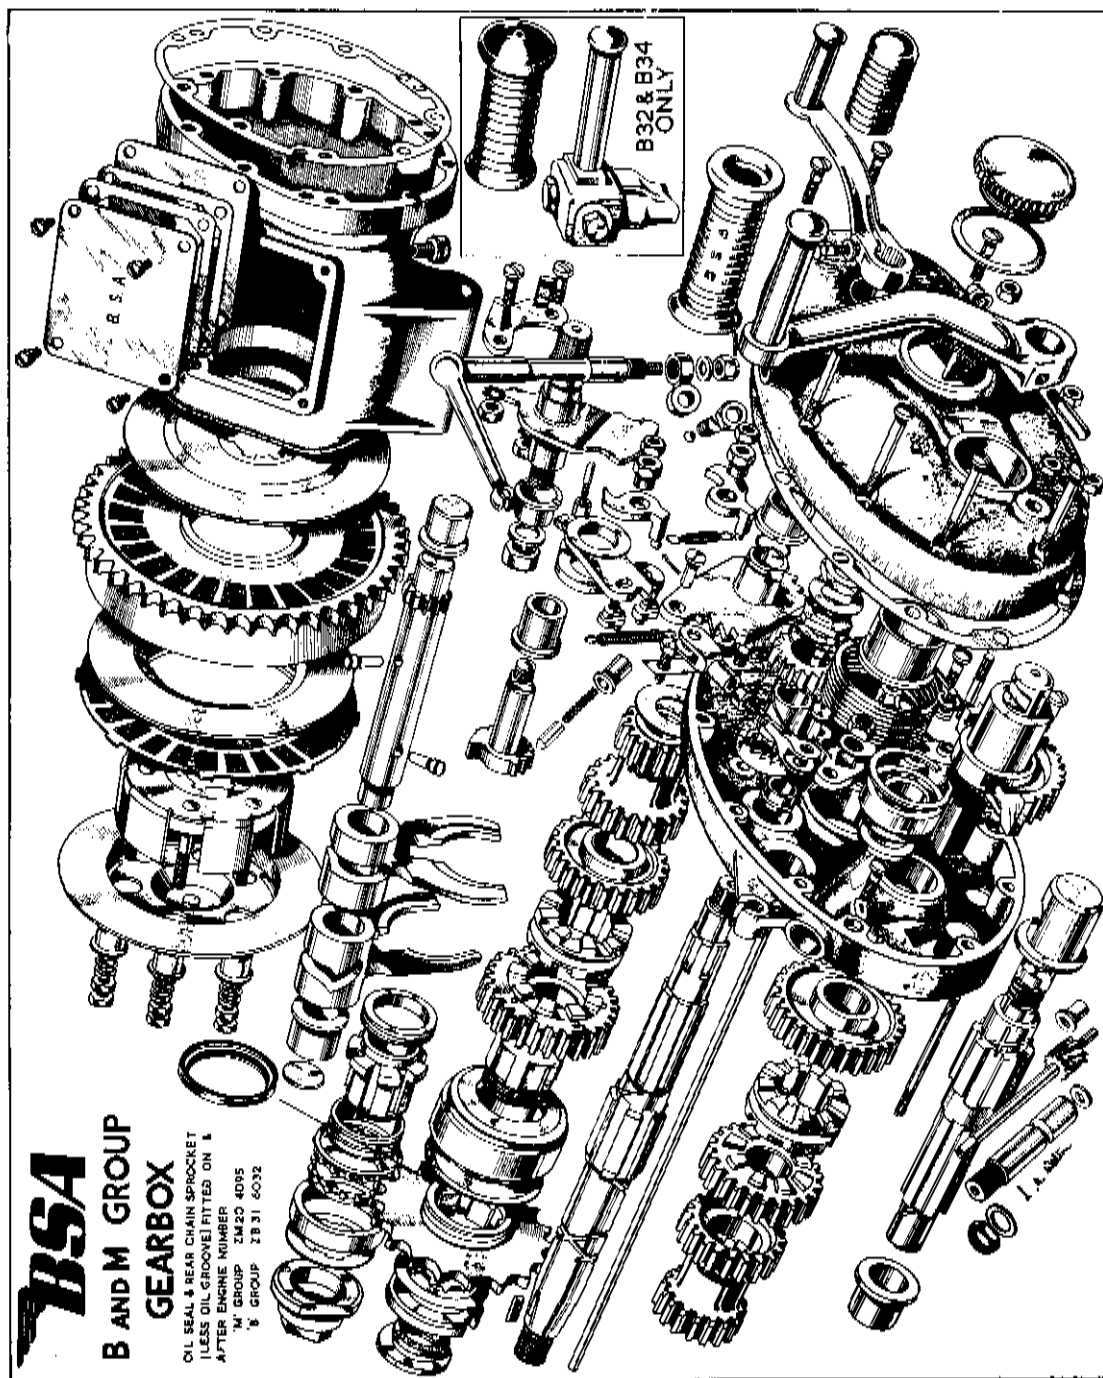

BSA SERVICE SHEET No. 602

BSA
M GROUP GEARBOX
1941-1948

SERVICE DEPARTMENT
B.S.A. CYCLES LTD., BIRMINGHAM 11, ENGLAND

INVEST. IN LINDSAY 54

7/4 1948

BSA SERVICE SHEET No. 602A

Reprinted Sept. 1959

B.S.A. MOTOR CYCLES LIMITED, Service Dept., Waverley Works, Birmingham, 10.
(PRINTED IN ENGLAND)