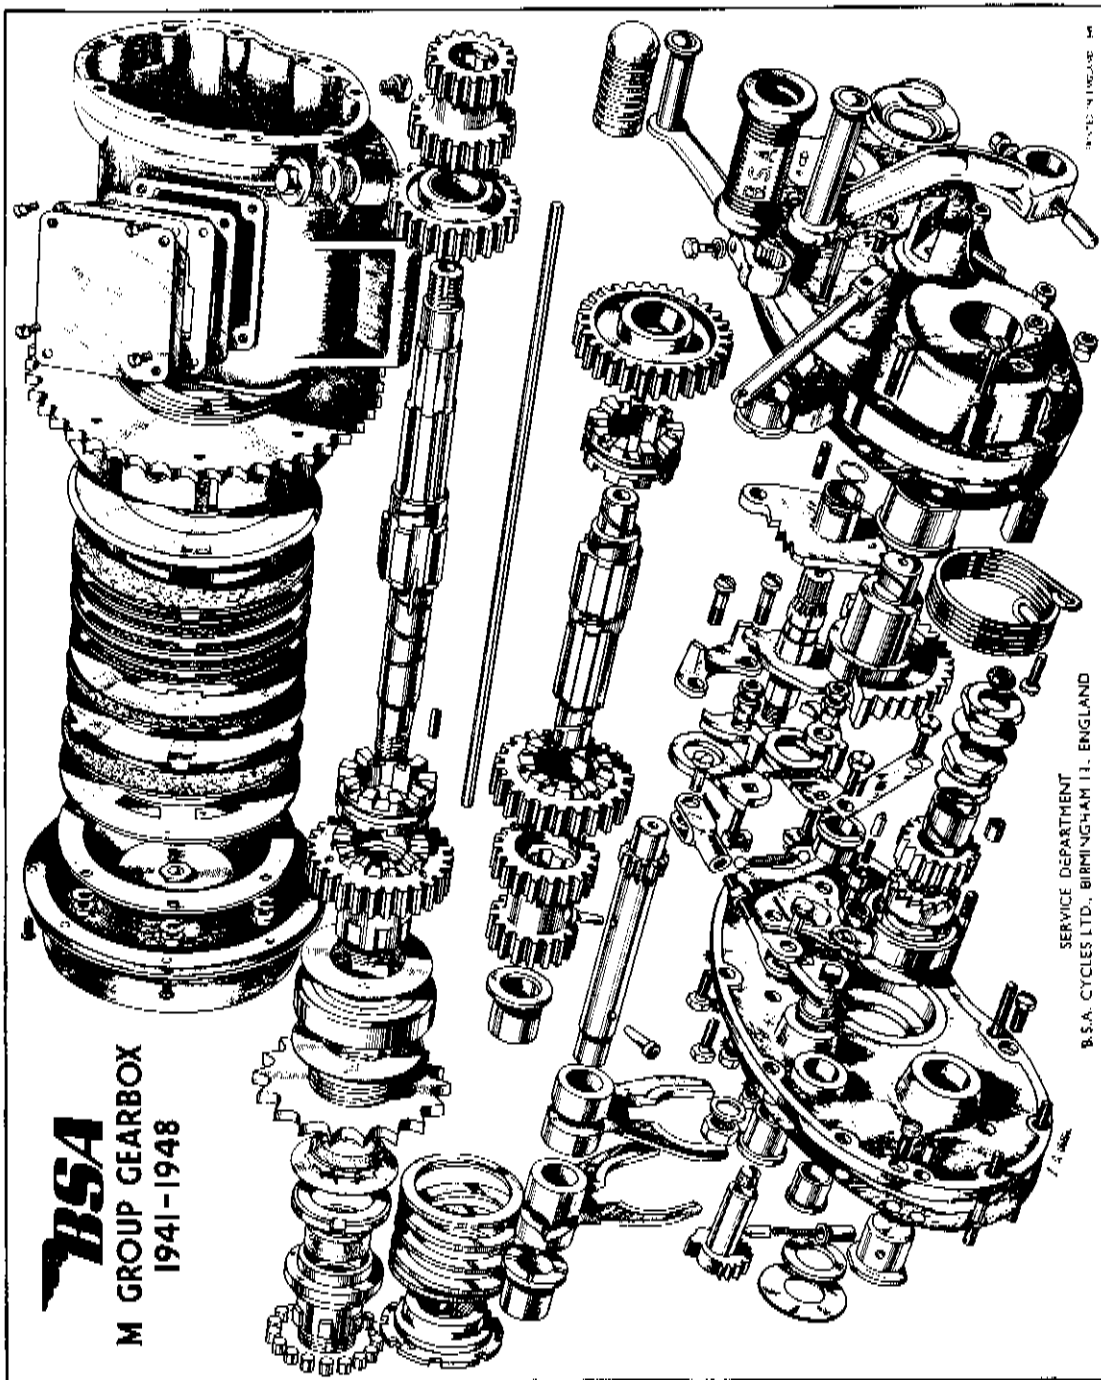

BSA SERVICE SHEET No. 602

BSA
M GROUP GEARBOX
1941-1948

SERVICE DEPARTMENT
B.S.A. CYCLES LTD., BIRMINGHAM 11, ENGLAND

INVEST. IN LINDSAY 54

7/4 1948

BSA SERVICE SHEET No. 602A

Reprinted Sept. 1959

B.S.A. MOTOR CYCLES LIMITED, Service Dept., Waverley Works, Birmingham, 10.
(PRINTED IN ENGLAND)